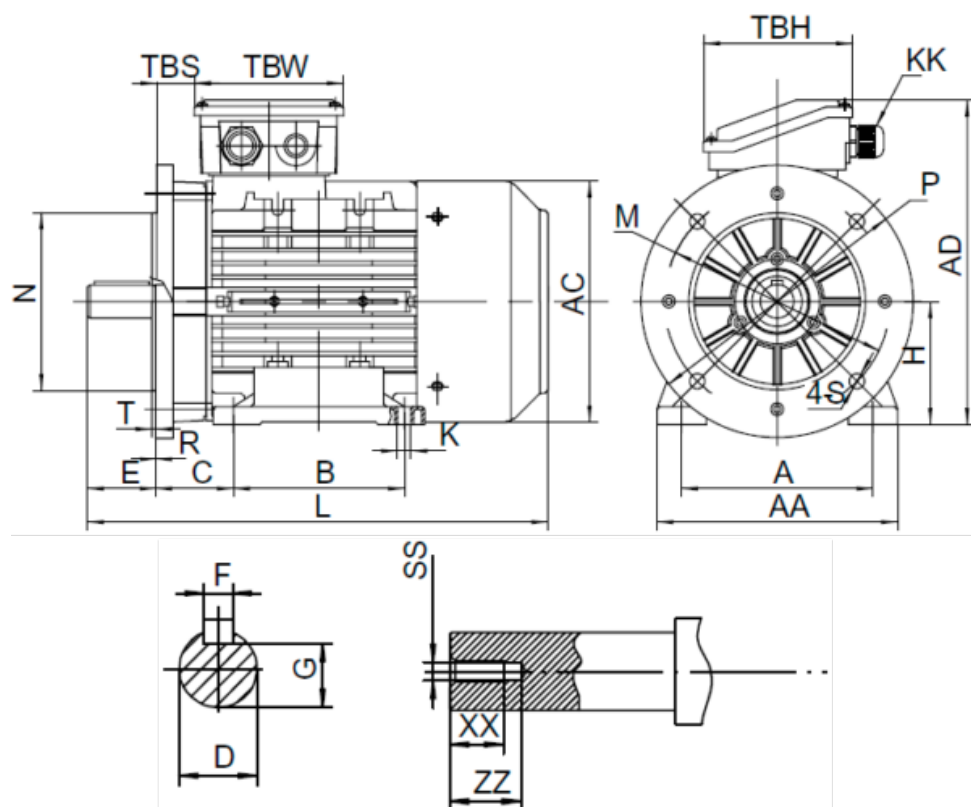

Data Sheet

Article number: 2518001502170140

Description: Kleedrive T3A 803-2 1.5kw 2800 rpm UL/CSA
3x230/400V 50 HZ IP55 B35 Eff=82,7%

Measures

A = 125	F = 6	TBW = 109
AA = 160	G = 15.5	XX = 16
AC = Ø157	H = 80	ZZ = 21
AD = 214	HD = 134	
B = 100	L = 277	
C = 50	SS = M6	
D = Ø19	TBH = 109	
E = 40	TBS = 26.5	